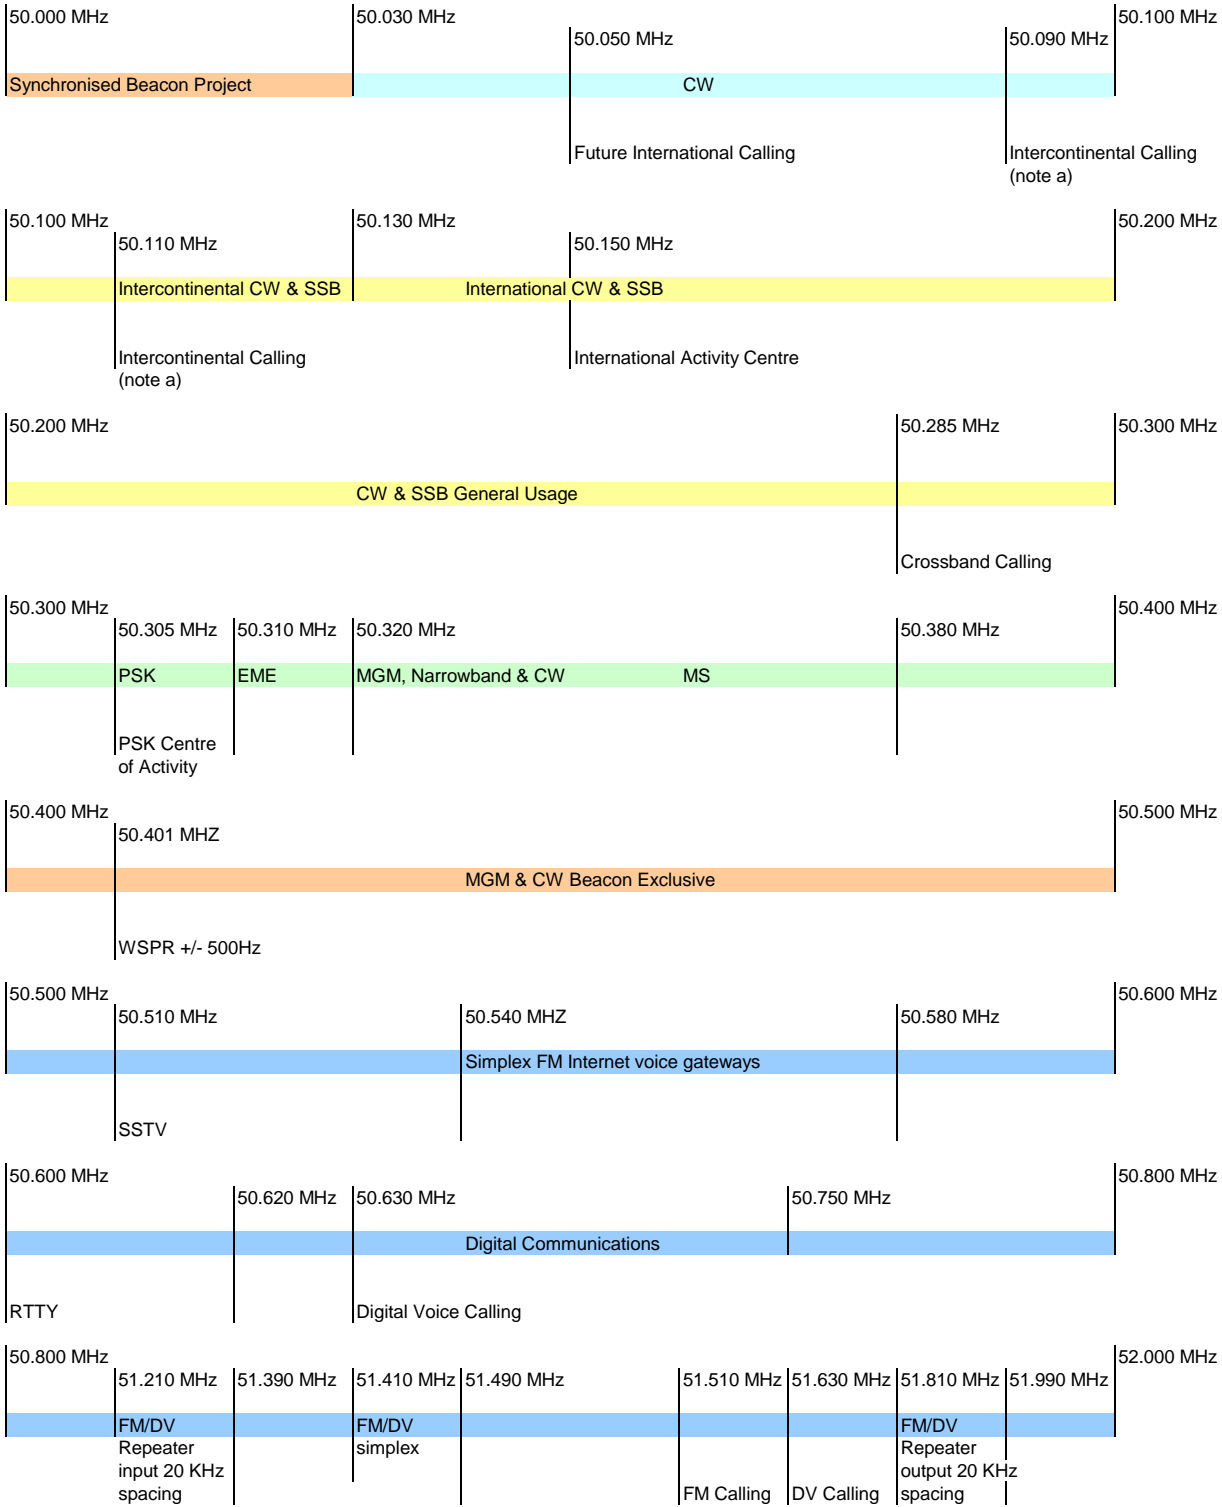

IARU Region 1 - 50 MHz Bandplan

1st January 2012

Key

- Beacons
 - CW
 - CW & SSB
 - MGM, Narrowband & CW
 - All Modes
- a** The Intercontinental calling frequencies should not be used for calling within the European part of Region 1 at any time.